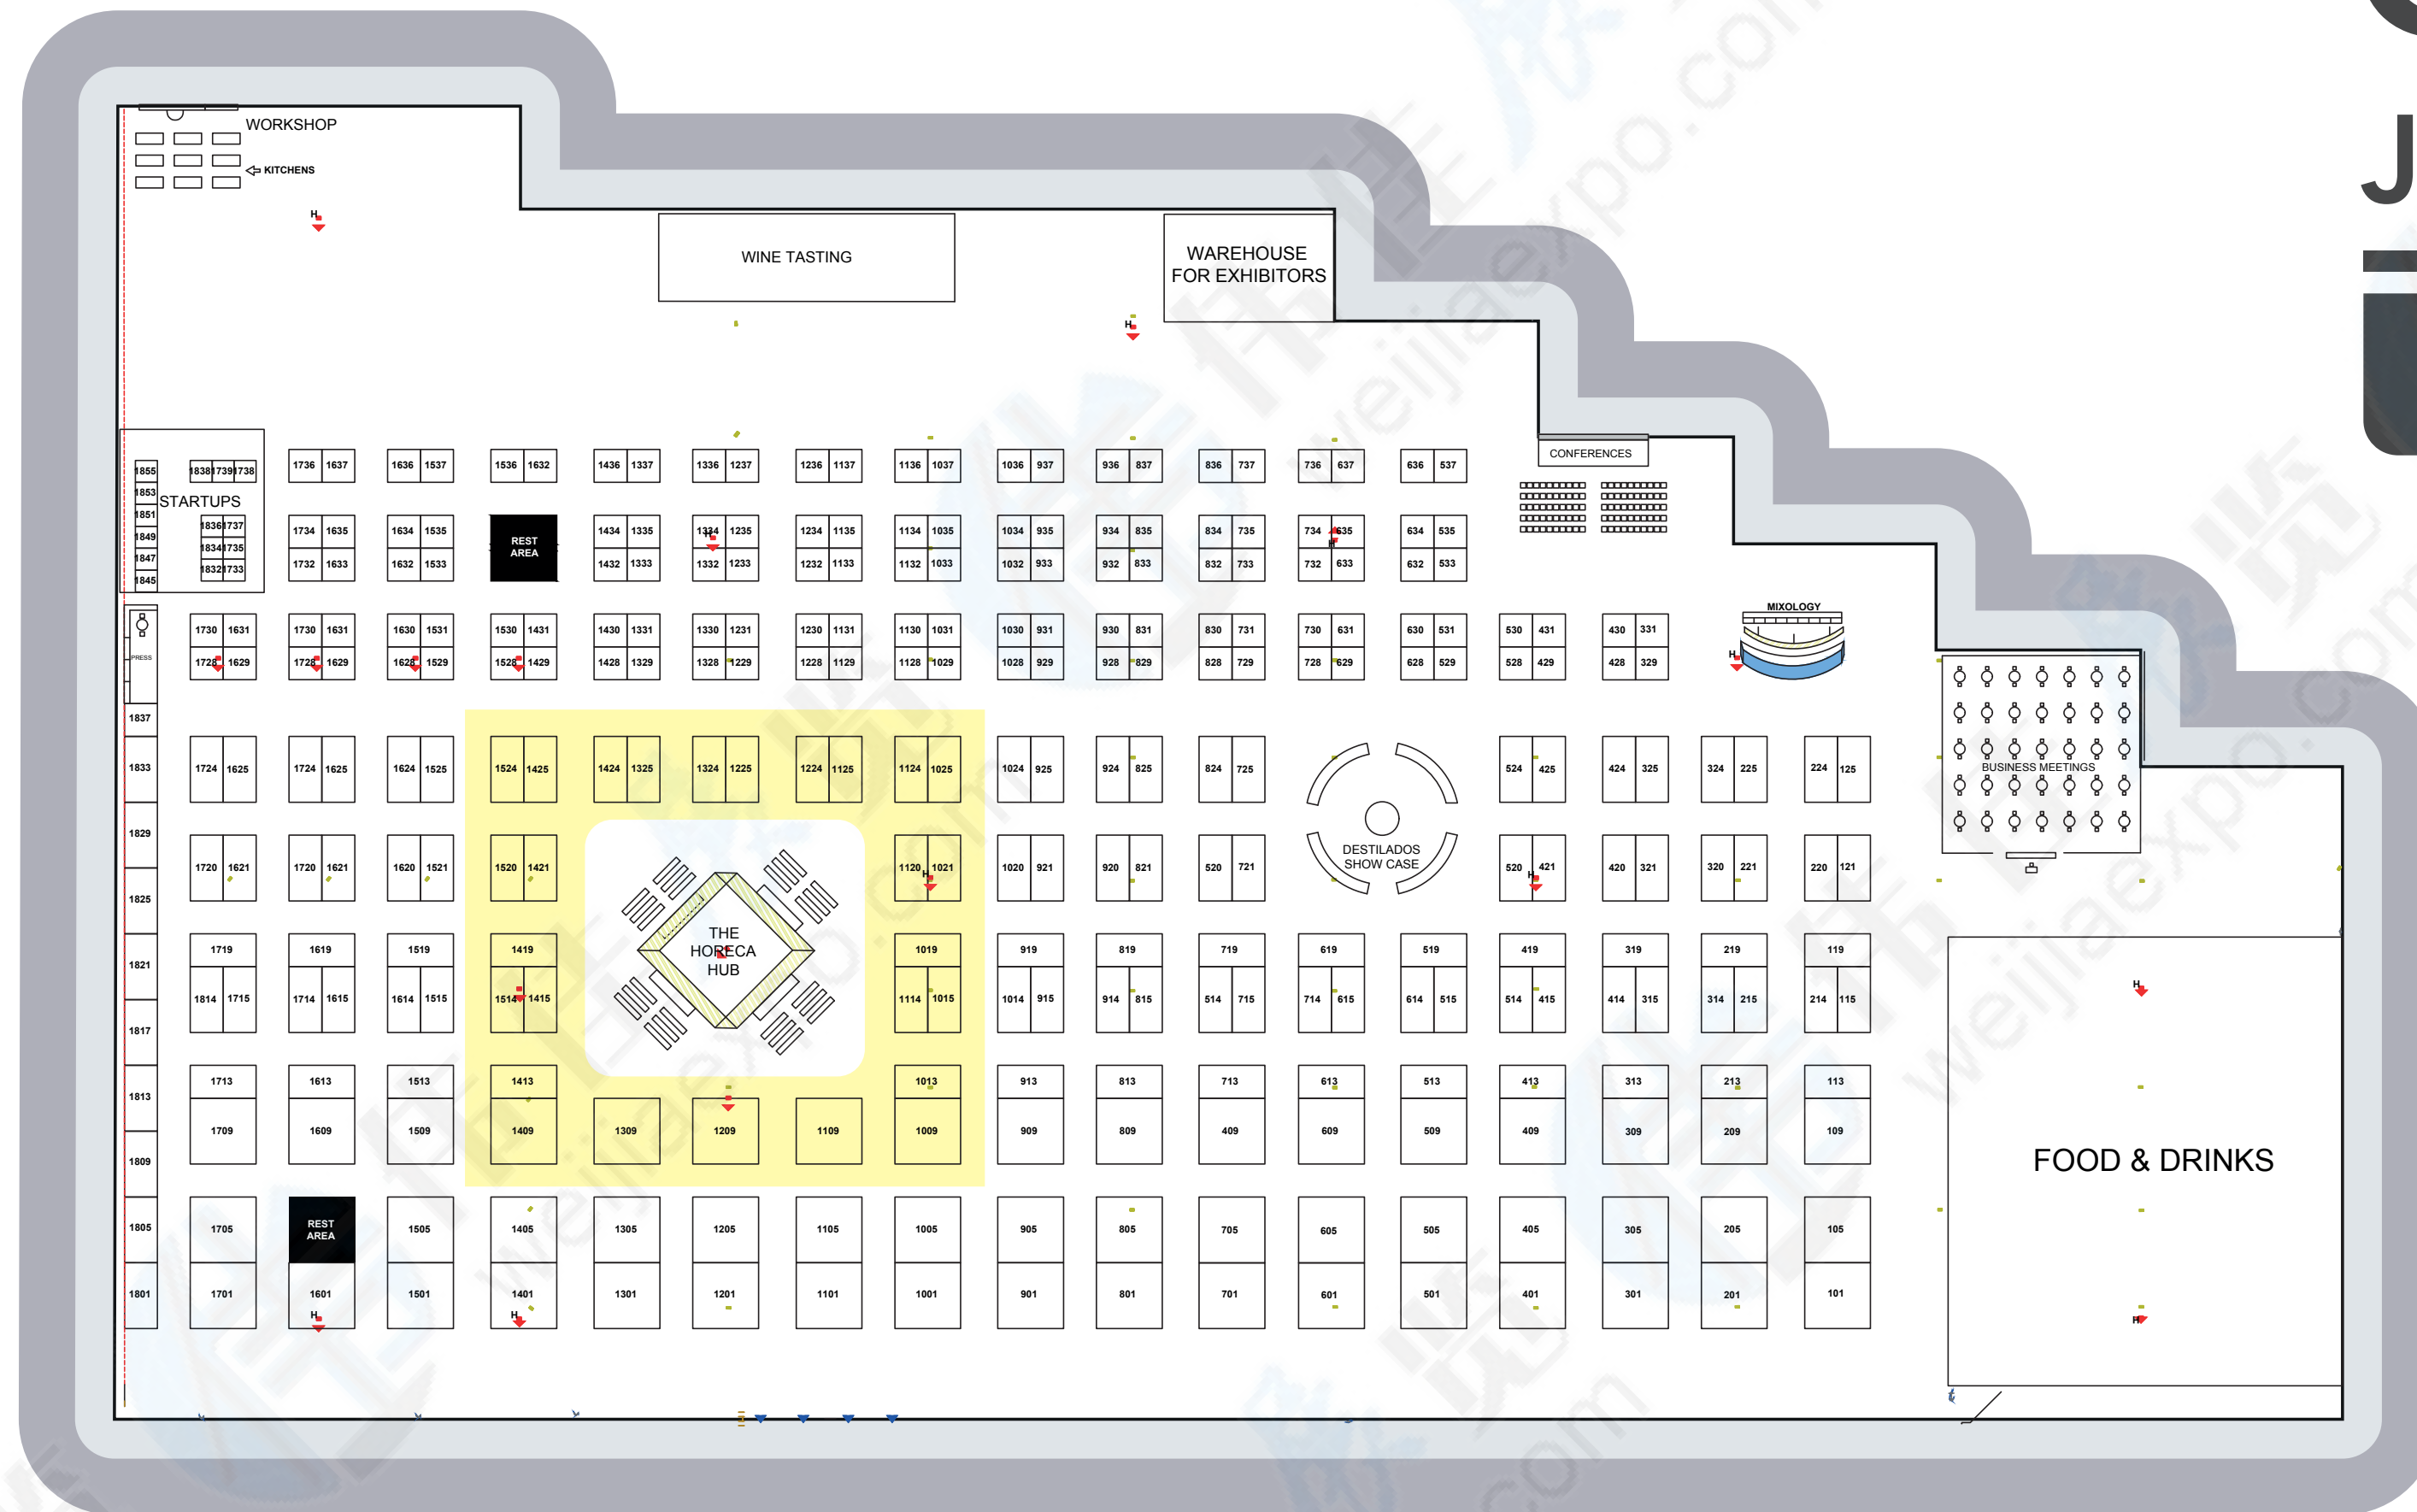

General Layout

JALISCO HALL A, B, C & D

20,000m²

▲ ▲ ▲ ▲ ▲
ENTRANCE ▲ ▲ ▲ ▲ ▲

May 06 - 08 2025
Expo Guadalajara | Jalisco, México

MÉXICO
HOSPITALITY
EXPO

Powered by
HOSTELCO
THE HOTEL & RESTAURANT TRADE SHOW